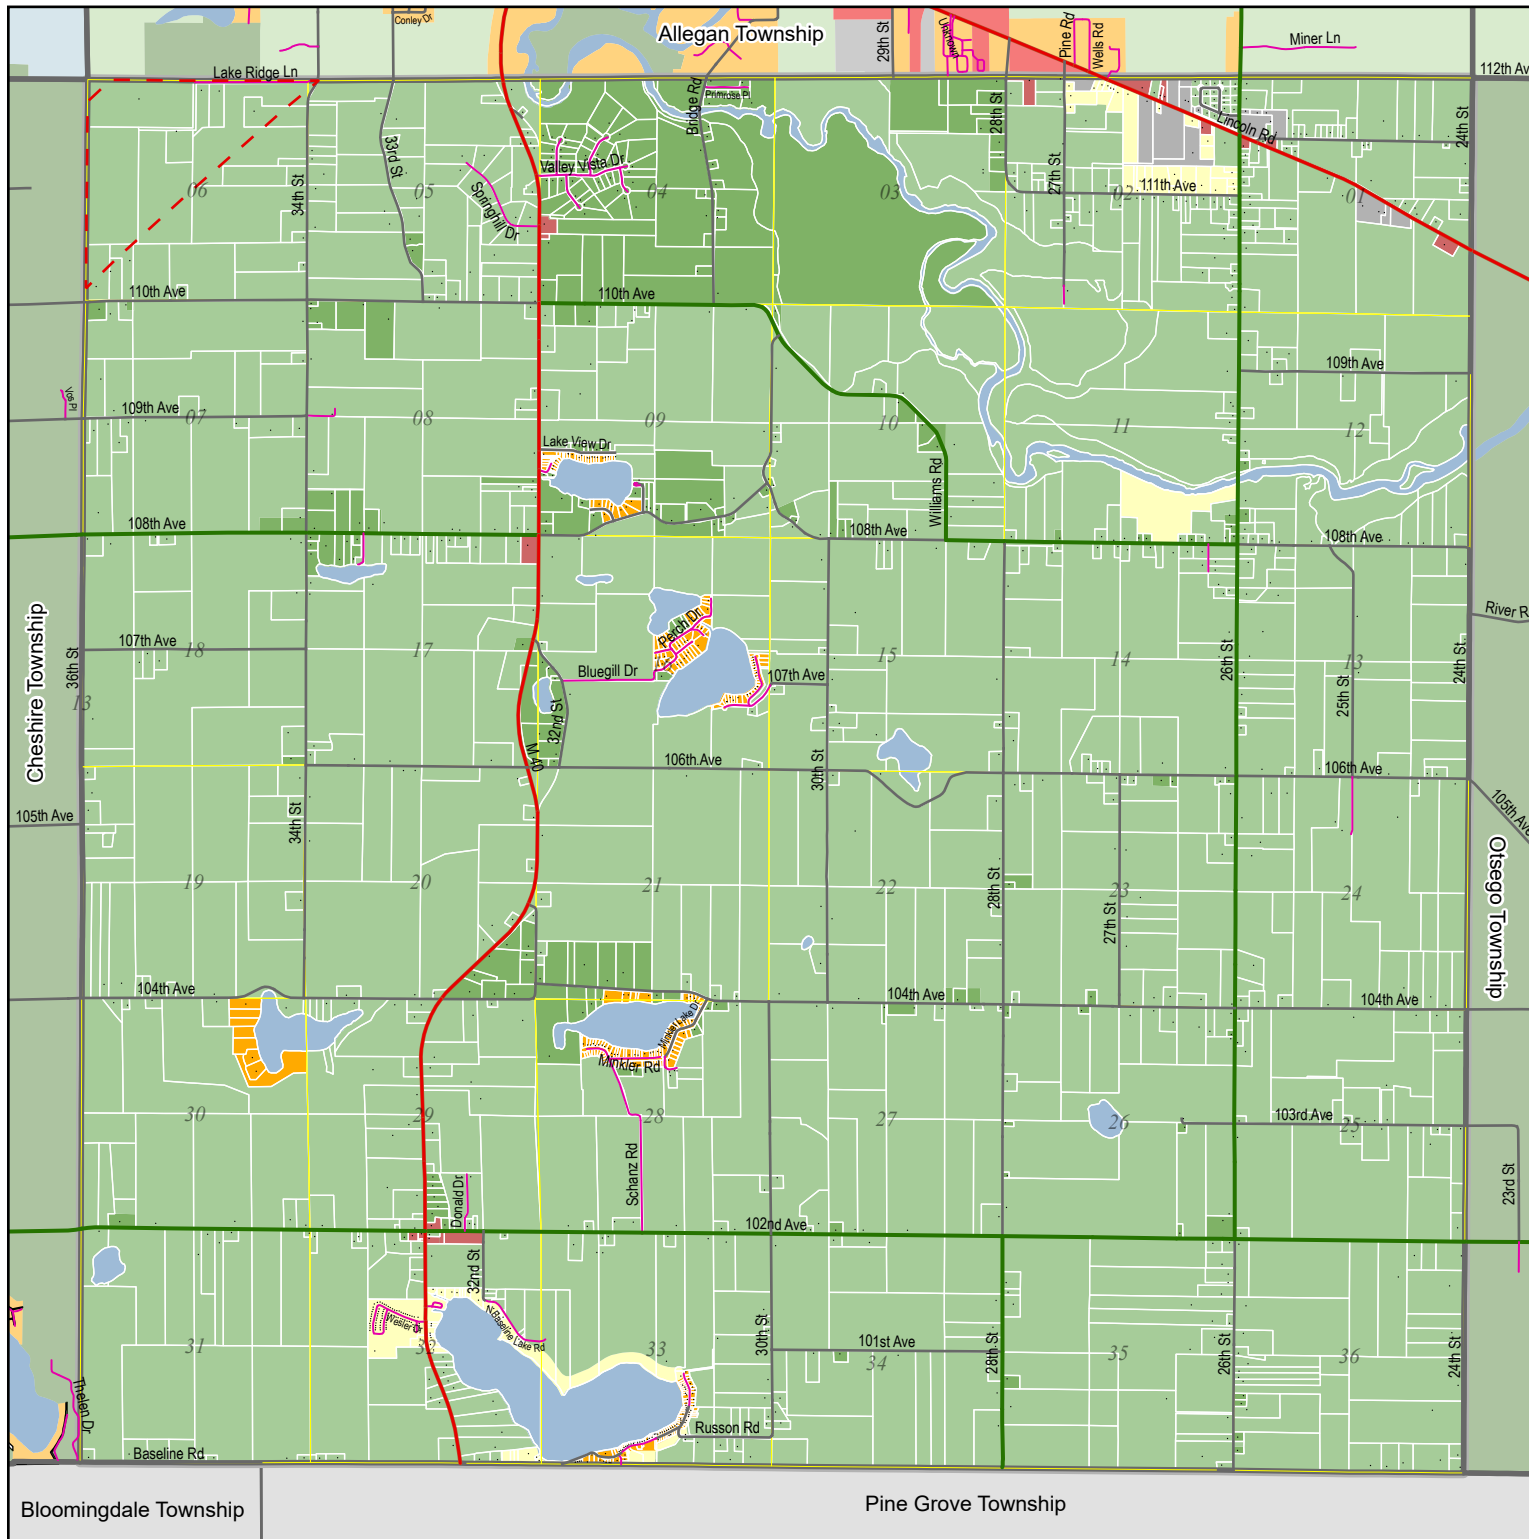

The Zoning Map of Trowbridge Township, Allegan County, Michigan

As amended through 09/07/23

Trowbridge Township Zoning

- AG, AGRICULTURAL DISTRICT
- C-1, NEIGHBORHOOD BUSINESS DISTRICT
- I-1, INDUSTRIAL DISTRICT
- R-1, RURAL ESTATE DISTRICT
- R-2, LOW DENSITY RESIDENTIAL DISTRICT
- RL, RESIDENTIAL LAKE DISTRICT
- W, WATER
- Wellhead Protection Zone

Generalized Zoning

- AGRICULTURAL
- COMMERCIAL
- GOVERNMENT
- INDUSTRIAL
- OPEN SPACE
- RESIDENTIAL
- RURAL
- WATER
- RIGHT OF WAY

REF. #	SEC.#	From Zone	To Zone	Revision Date

Allegan County GIS Services assumes no liability for results or conclusions drawn from the use of this data.
Map Printed: 08/28/2023

Bloomington Township

Pine Grove Township